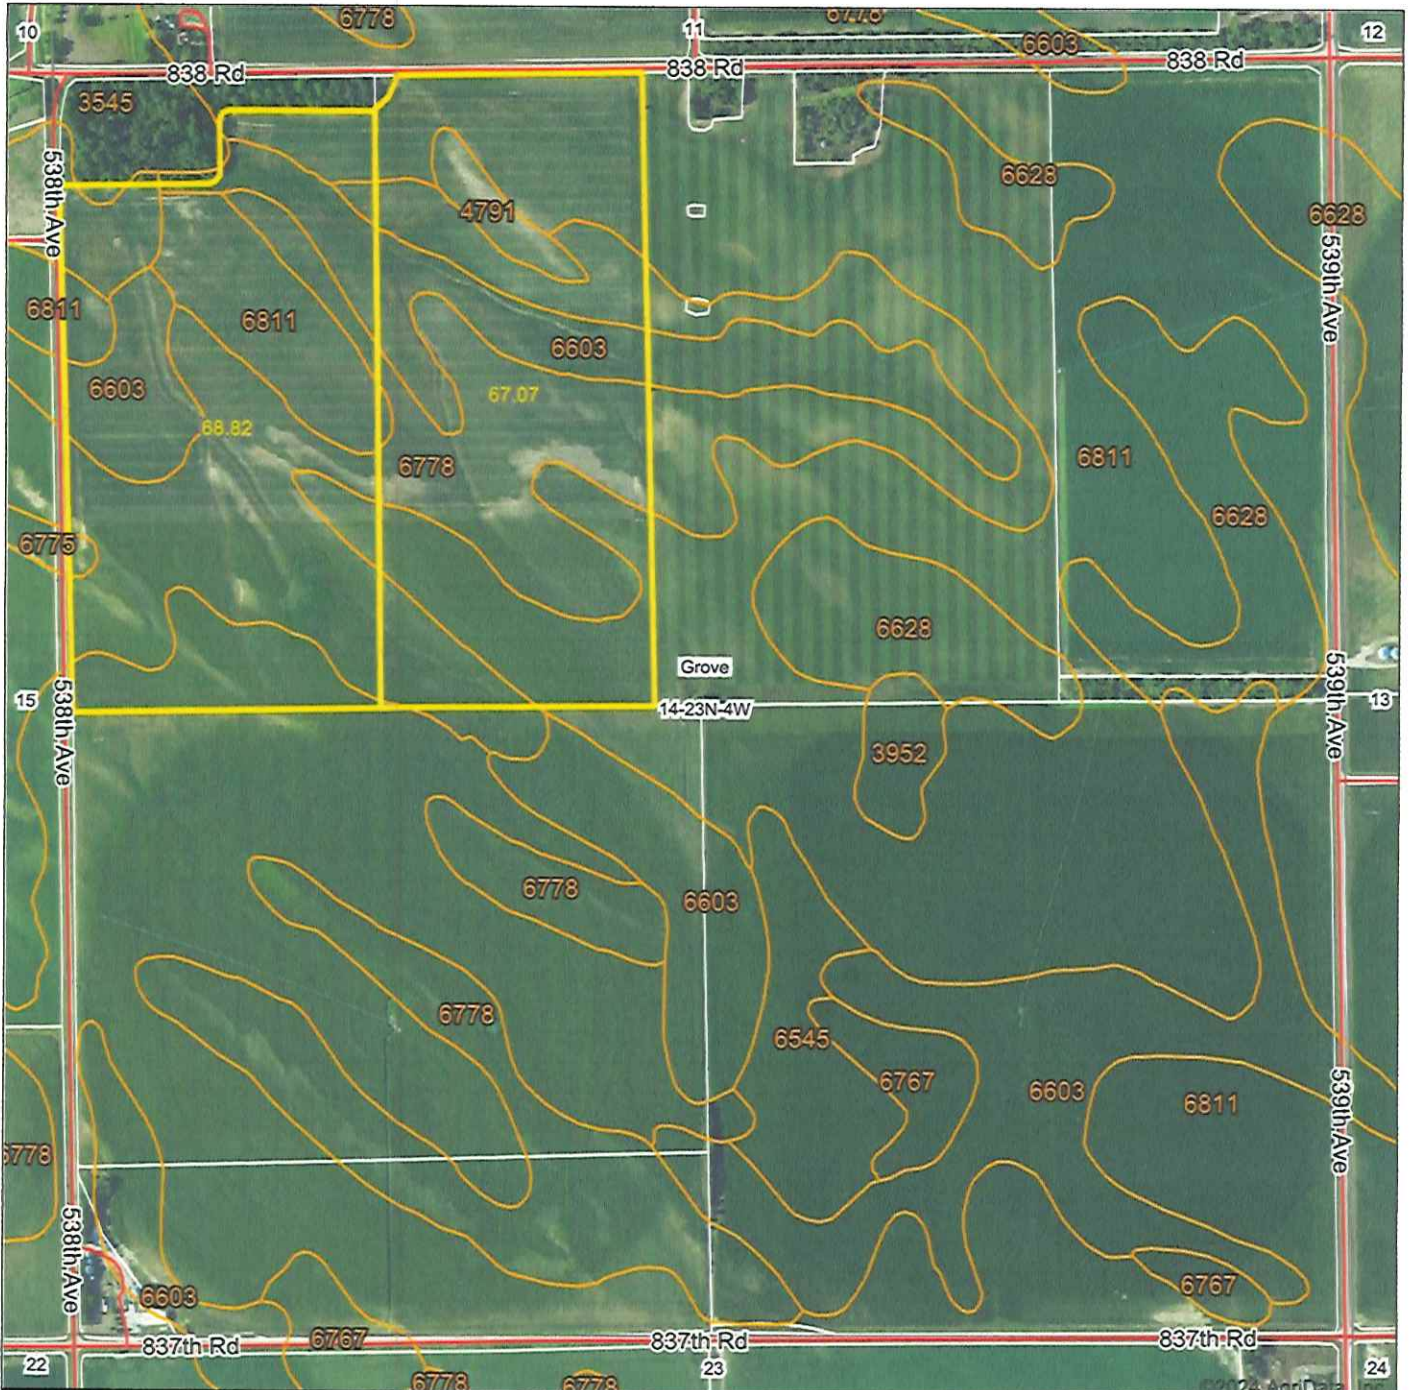

Aerial Map

Boundary Center: 41° 58' 14.51, -97° 45' 5.98

14-23N-4W
Madison County
Nebraska

7/26/2024

Maps Provided By:

 CUSTOMIZED ONLINE MAPPING
 © AgriData, Inc. 2023 www.AgriDataInc.com

Field borders provided by Farm Service Agency as of 5/21/2008.