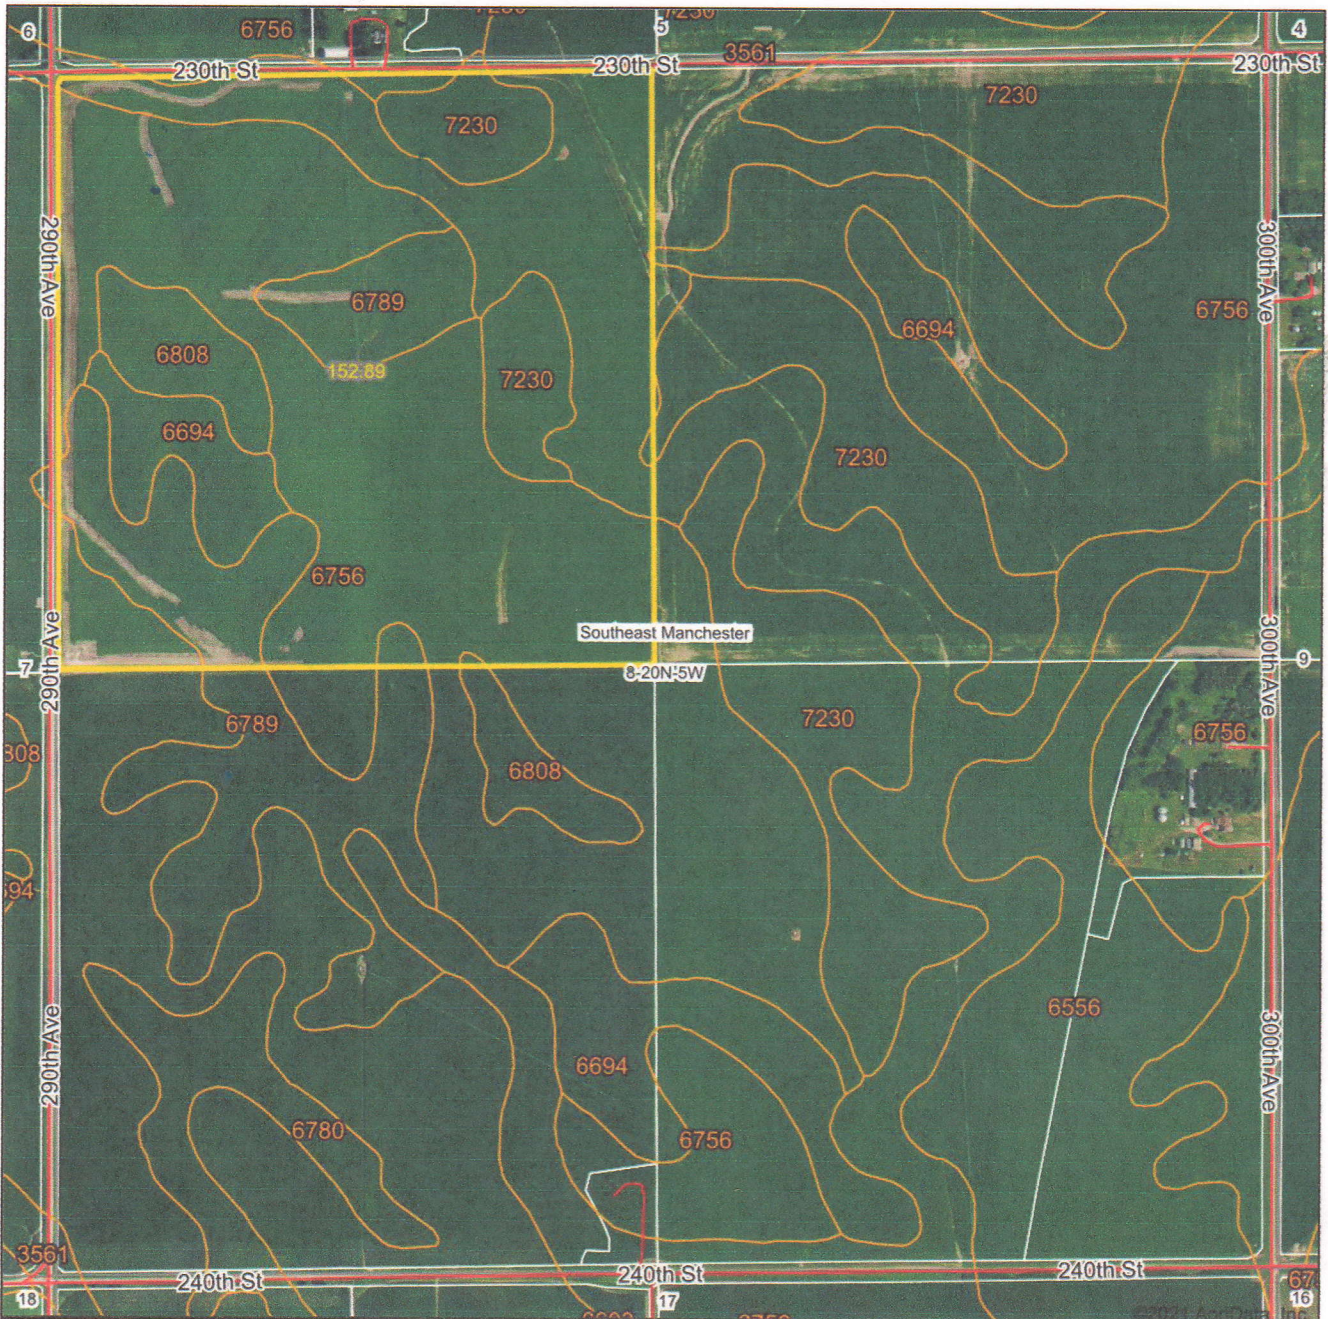

Aerial Map

Map Center: 41° 43' 14.2, -97° 55' 3.13

8-20N-5W
Boone County
Nebraska

1/9/2021

Maps Provided By:

© AgriData, Inc. 2020 www.AgriDataInc.com

Field borders provided by Farm Service Agency as of 5/21/2008.